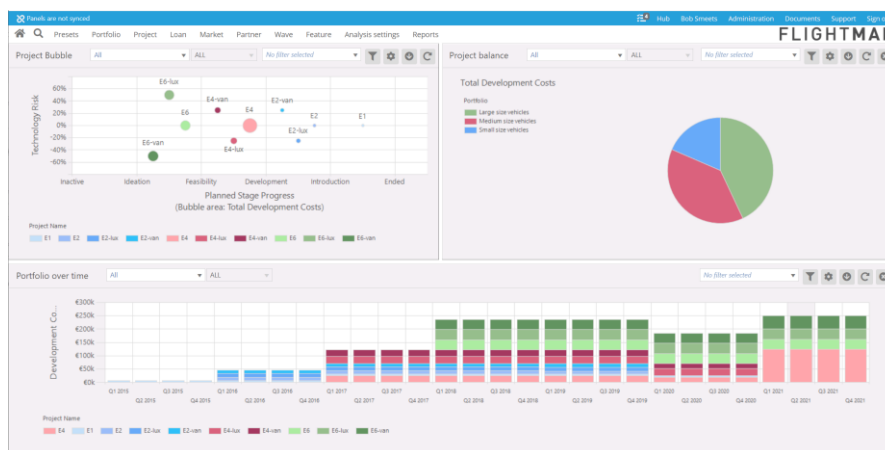

## FLIGHTMAP 7.11 Release

FLIGHTMAP 7.11 is the next minor release of FLIGHTMAP. It focuses on chart building and version management.

Feature	Description
<b>Improved styling of charts</b>	Improvements are made to the styling of the charts, resulting in a more refined, up to date look and feel of the bubble, balance and timeline chart.

Figure 1: Improved styling of the charts

### Version list

The already sophisticated version management within Flightmap is extended with a version list, to easily compare multiple versions of the same project. Moreover, versions can now easily be identified via a default property, for example the stage in which the project was when the version was originally created.