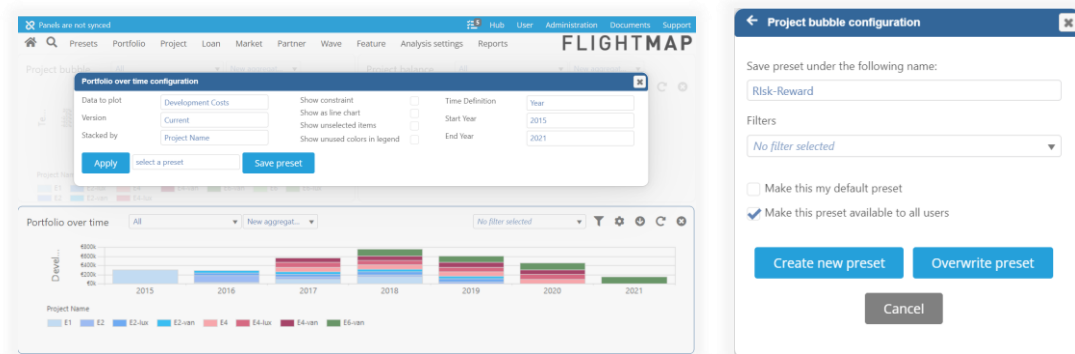

### FLIGHTMAP 8.6 Release

FLIGHTMAP 8.5 is the next minor release of FLIGHTMAP. It focuses on a new way of configuring charts and lists.

Feature	Description
<b>New configuration panel for charts and lists</b>	A new configuration panel has been added for easier configuration of charts and grids. The new panel opens in front of the charts and lists in the center of the screen, depending on the selected chart. It can be moved over the screen to see the chart that is being edited and create more space to easier edit the settings of the chart.

Figure: new configuration panel (left) and choice between new or overwriting presets

### Improved saving of presets

Presets are the core of executing portfolio management with Flightmap. Presets give quick access to relevant charts, lists and dashboards. The set of presets in a portal are continuously being improved. To make this even easier, there is now a clear distinction between creating new presets or overwriting a current preset.